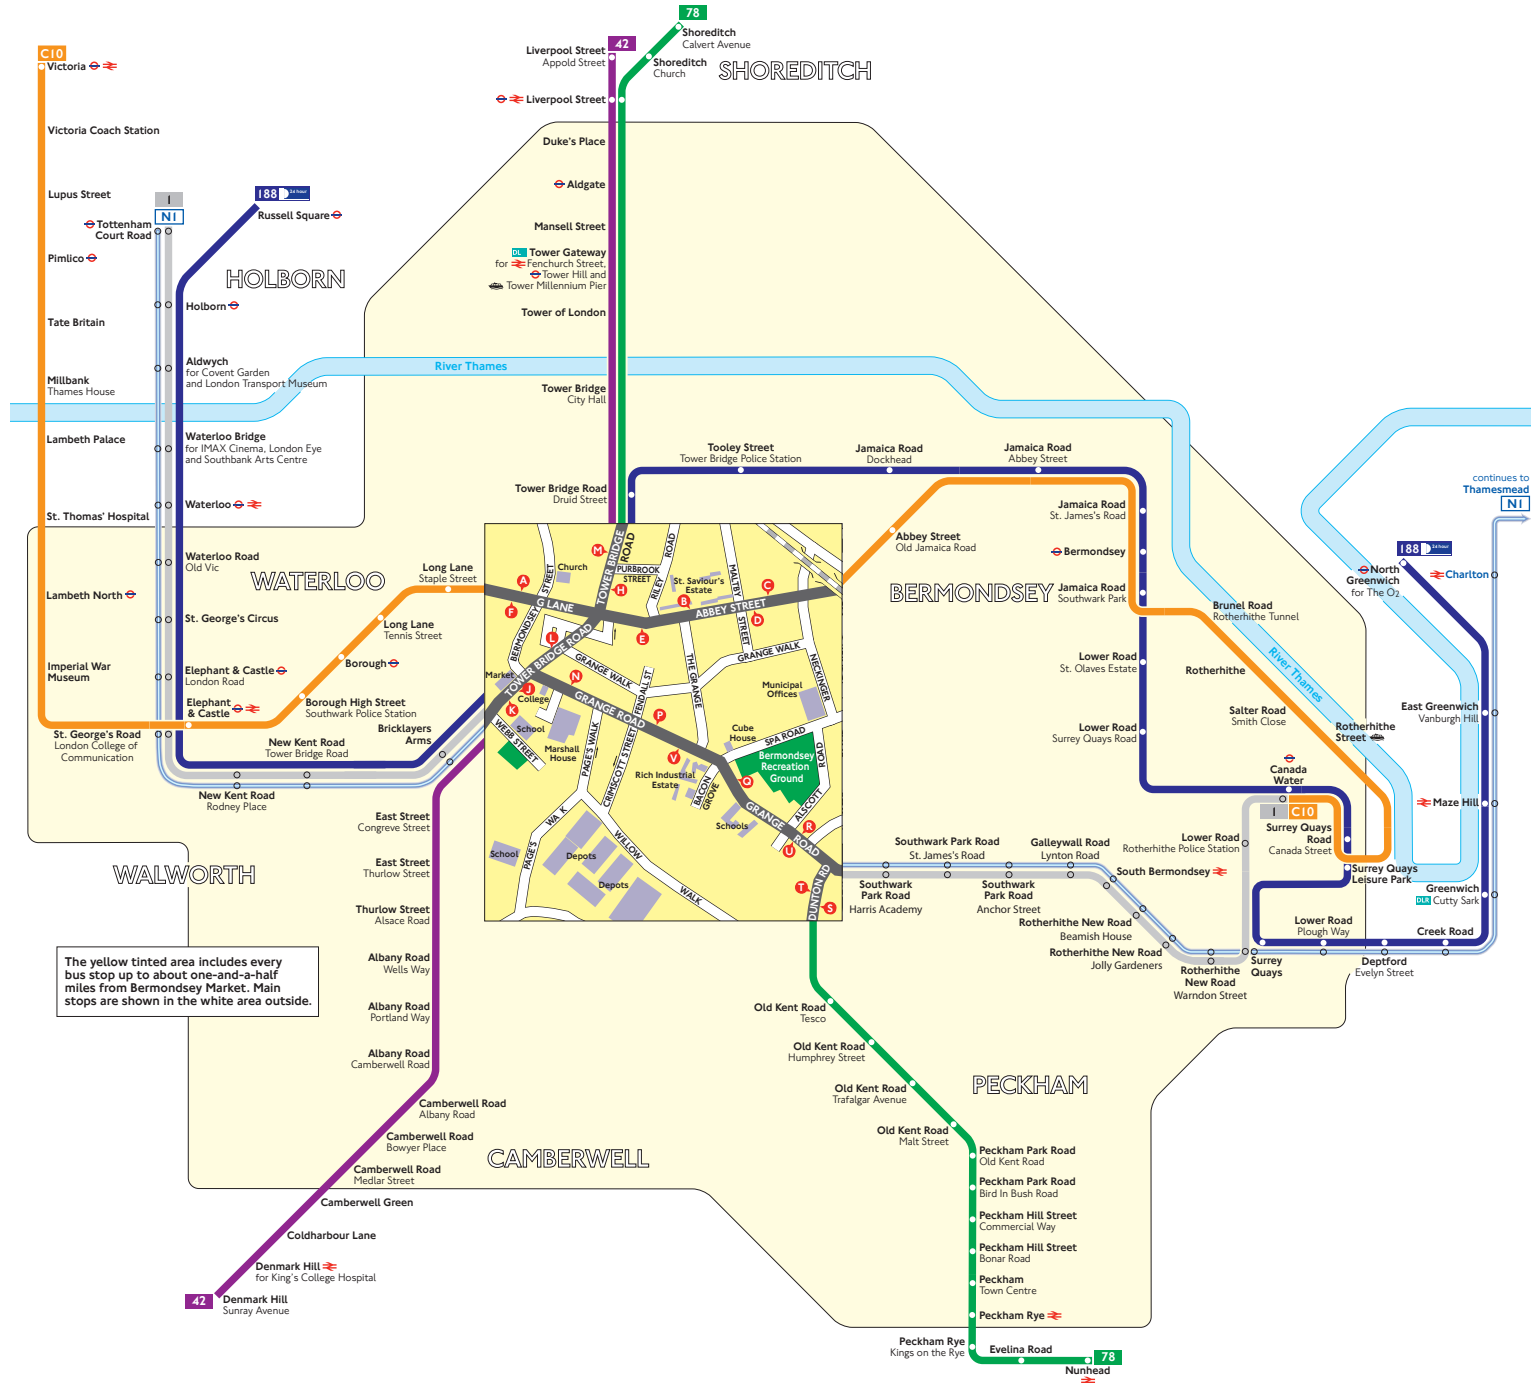

# Buses from Bermondsey Market

## Route finder

### Day buses including 24-hour routes

Bus route	Towards	Bus stops
<b>1</b>	Canada Water	N P Q R
	Tottenham Court Road	J U V
<b>42</b>	Denmark Hill	H K
	Liverpool Street	L M
<b>78</b>	Nunhead	H N P Q R S
	Shoreditch	L M T U V
<b>188</b> <small>24 hour service</small>	Greenwich	L M
	Russell Square	H J
<b>C10</b>	Canada Water	A B C
	Victoria	D E F

### Night buses

Bus route	Towards	Bus stops
<b>N1</b>	Thamesmead	N P Q R
	Tottenham Court Road	J U V

The yellow tinted area includes every bus stop up to about one-and-a-half miles from Bermondsey Market. Main stops are shown in the white area outside.